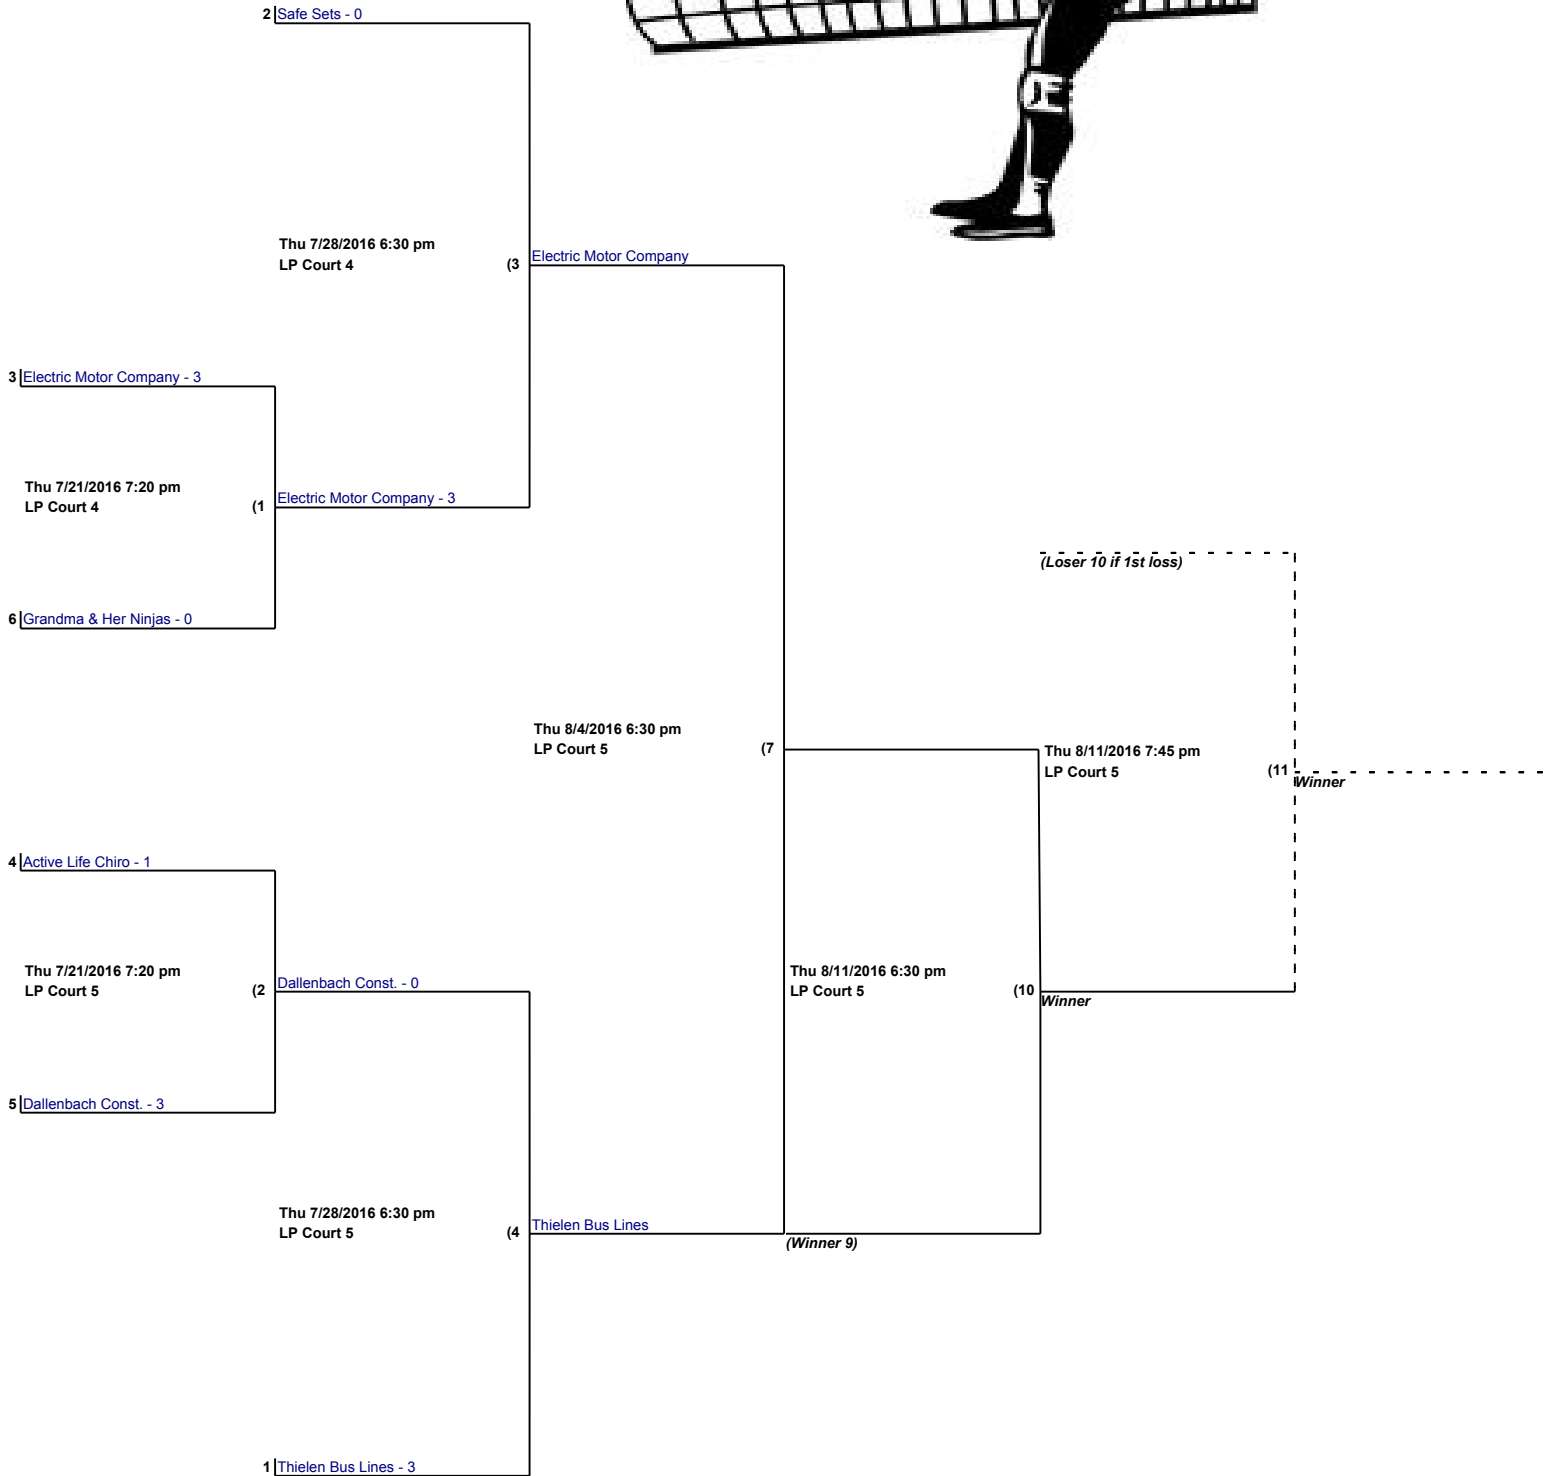

Sand Volleyball A League Playoff 2016

Players must have played in 2 regular season matches to be eligible for playoffs

Active Life Chiro - 2
(Loser 2)

Thu 7/28/2016 9:00 pm
LP Court 2

Safe Sets - 3
(Loser 3)

(5) Safe Sets

(Loser 7)

Thu 8/4/2016 7:45 pm
LP Court 5

(9)

Thu 8/4/2016 6:30 pm
LP Court 4

(8)

Grandma & Her Ninjas - 2
(Loser 1)

Thu 7/28/2016 7:45 pm
LP Court 2

(6) Dallenbach Const.

Dallenbach Const. - 3
(Loser 4)